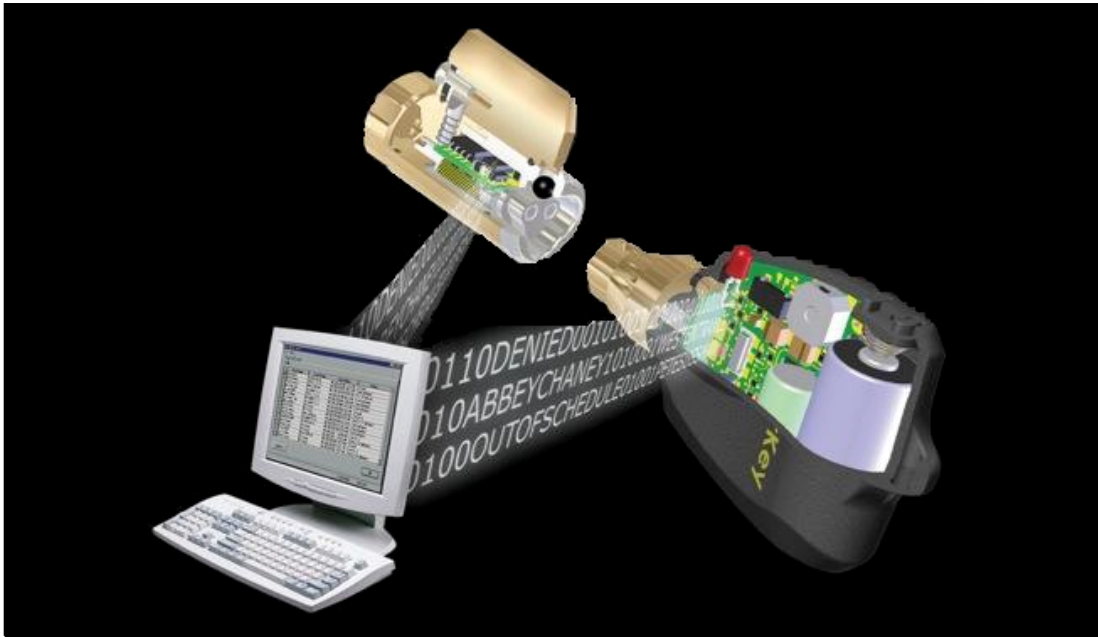

# CyberLock™ Wireless Access Control System

## Advanced Access Control Solutions

**Affordable** access control with full audit capability the CyberLock/CyberKey system is your answer. CyberLock is an innovative lock system that easily converts existing mechanical locks into fully functional wireless access control systems

- \*The intelligent CyberLock cylinder replaces standard 6-pin Schlage Format and Yale Format 6&7 pin mechanical cylinders.
- \*The CyberLock cylinder is virtually pick-proof.
- \*The electronic CyberKey™ cannot be duplicated.
- \*Installations are completed in minutes.
- \*Re-Keying is eliminated.
- \*Access can be restricted to specific times and days.
- \*CyberKeys can be assigned a start date and an expiration date.
- \*An audit report is stored in both the CyberLock cylinder and the CyberKey
- \*The CyberLock system is designed for *indoor* and *outdoor* use in doorways, cabinets, drawers, padlocks, Cam locks, Parking Meter locks, etc.