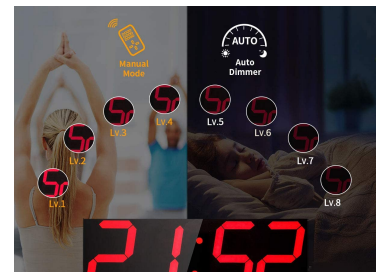

A SECOND REMINDER COULD BE SET FROM 01 TO 99. (3-BEEPS OR SILENCE).

FAR VISIBLE IN 100 FEET.

THE SETTING COULD BE REMEMBERED AND BE CYCLED.

Product description

Color Name: Red Digital on Black Background

Functions:

12/24-Hour, beeps reminder when setting.

4 kinds of Information Display: Fixed Time, Fixed Calendar, Fixed Temperature, Loop Time-Calendar-Temperature

Manual Brightness/Auto Sensing Brightness.

Brightness: 8 levels

Temperature: F/C

Countdown: up to 999 days 23 hours 59 minutes 59 seconds, and could be remembered

Timer(Stopwatch): 0 seconds to 23 hours 59 minutes

59 seconds Up to 16 Alarms can be applied. Snooze mold could be set independently Mute/Sound Mode

Digital Display Color: Standard Red

Material: Acrylic LED Module & Aluminum Alloy Body

Product size(LxWxH): 17 3/4x6x3/4" (45x15x2 cm)

Controllable within 50 ft(15.3 m)

Not recommended for outdoor use.

8-LEVEL ADJUSTABLE BRIGHTNESS
LIVE COLORFULLY, WORK EFFICIENTLY