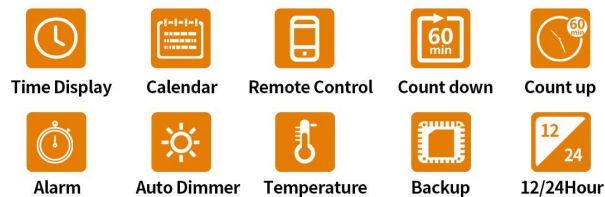

Commercial Digital Clocks

High Quality Digital Clocks for All Applications

Proudly Distributed/Supported by

Time Access Systems Inc

www.timeaccessinc.com

Toll Free: 1-877-460-9602

Digital Time Solutions

Large Size 6" Digital Display Clocks for Commercial and Industrial Facilities

www.timeaccessinc.com

Large 6" LED Digital Display Clock with Multiple Functions Clock, Countdown Timer & Temperature

Model: TAS/JB-17-DC

- This jumbo LED wall clock is incredibly bright, so bedroom or small room is not recommended. Office, sitting room, hotel lobby, church, classroom, hall, saloon, industrial are highly recommended
- 8 Levels Adjustable Manual Brightness/Auto Sensing Brightness, 17 3/4x6x3/4" (45x15x2 cm), Acrylic LED Module & Aluminum Alloy Body. Single Color, Not Changeable Colors
- Multiple Functions: 12/24-Hour, 4 kinds of Information Display, Memorable Countdown, Timer, Alarm and Snooze Alarm, non Ticking
- Remote control in 50 ft (15.3 m), USB Adapter, Low Energy Consumption. Use power, not batteries(A CR2032 used for information backup). 2 pre-drilled holes on back, Super Easy to Install
- Modern Design, Fits greatly in Any Modern or Contemporary Environments. If you meet any problem, please contact us

12/24-Hour, beeps reminder when setting.

4 kinds of Information Display: Fixed Time, Fixed Calendar, Fixed Temperature, Loop Time-Calendar-Temperature

Manual Brightness/Auto Sensing Brightness.

Brightness: 8 levels

Digital Display Color: Standard Red

Material: Acrylic LED Module & Aluminum Alloy Body

Product size(LxWxH): 17 3/4x6x3/4" (45x15x2 cm)

Controllable within 50 ft(15.3 m)

Not recommended for outdoor use.

8-LEVEL ADJUSTABLE BRIGHTNESS
LIVE COLORFULLY, WORK EFFICIENTLY