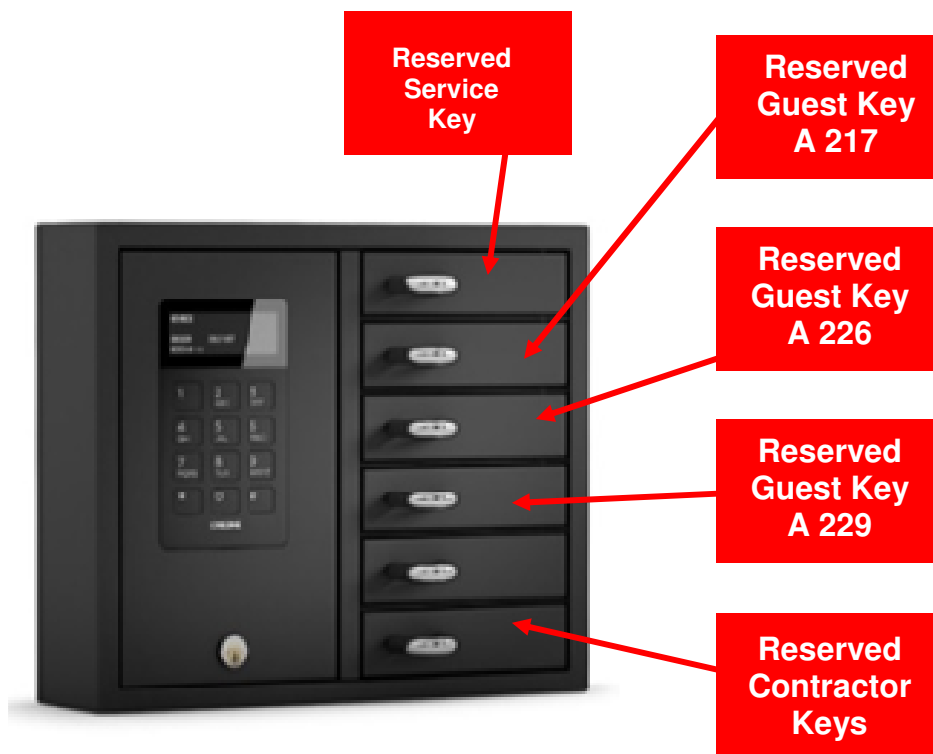

### Secure Smart solutions for securing your valuable keys and important assets

The 9006S Series intelligent key system is a flexible system that comes with six intelligent storage compartments, **PIN** entry keypad and an easy to read display to provide an easy overview and user friendly programming. The 9006S can be plugged into a single power source connection (110V - 120V AC) The system includes a battery back up in case of power outages. The 9006S can be expanded up to 15 slave cabinets for a total of 96 compartments within the system

### KeyWin Light PC USB Software

KeyWin Light is a software that simplifies your work in a flexible and easy to grasp way. You can monitor and control both key management and storage of valuables. KeyWin is easy to grasp and very simple to administer. All events are registered and saved in KeyWin Light is used with the 9006S Series Systems

### 9006S Special Package Deal Includes:

- 9006S Series Cabinet
- KeyWin Light PC USB Software
- Battery Back Up
- Set Up Manual
- 1 Year Warranty

**\$2,895.00 US**

The 9006 S Electronic smart key system is an ideal solutions for Hotel/Motels for a after hours guest check-ins allowing the guest to retrieve their accommodation keys without the need for a staff member being present this would be a big savings to the business!

# Key-Box Intelligent Key/Asset Management For all Types of Hotel / Motels and Organizations

**The 9006 S series is also available in stainless steel cabinet for outdoor use**

**9006 S Series**  
**Stainless Steel Cabinet**  
**\$3,895.00 ea**