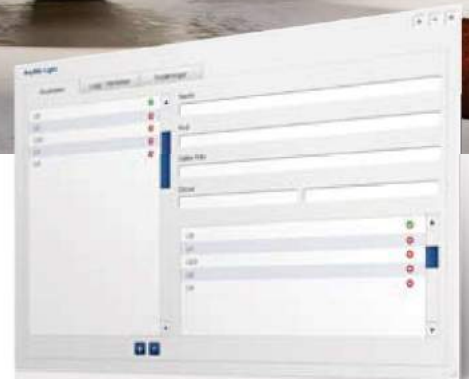

Never Lose Track of Your Valuable Keys Again!

Key-Box